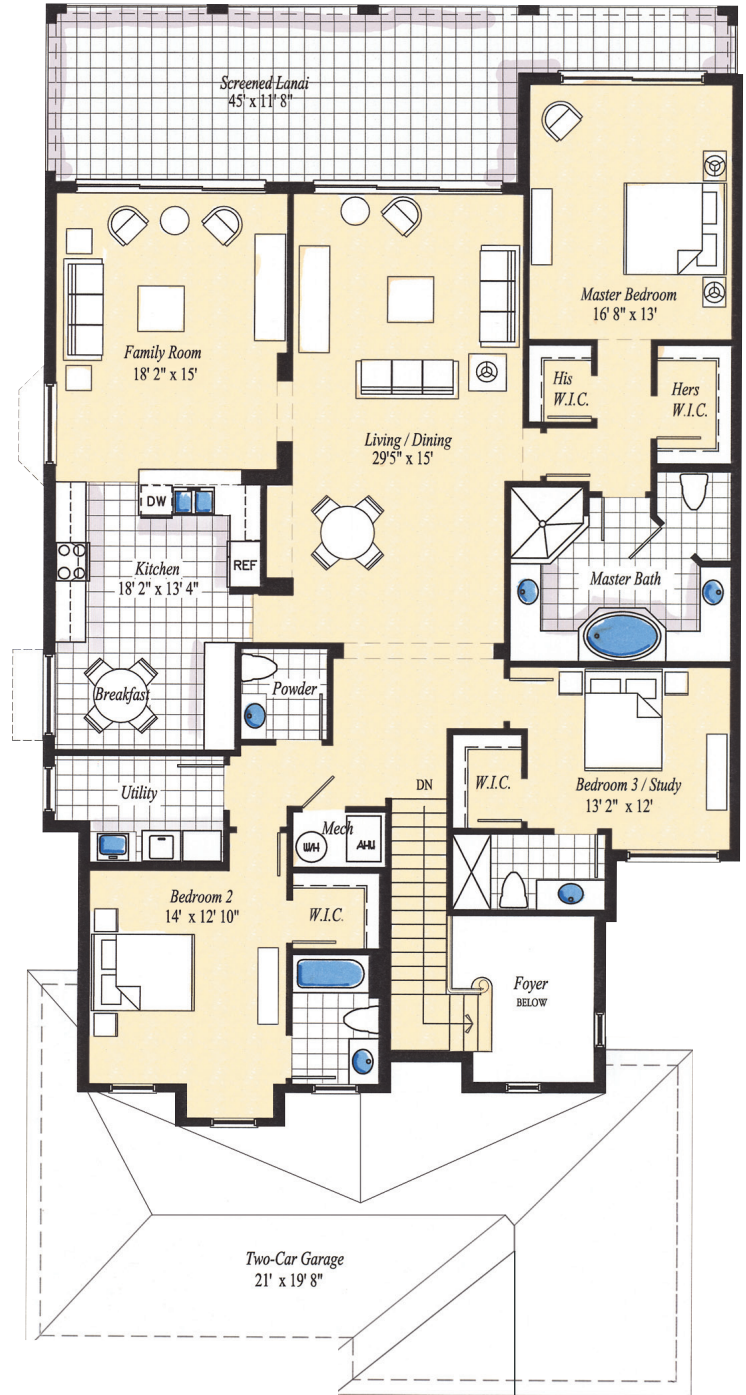

- Total A/C..... 2,488 sq. ft.
- Garage 448 sq. ft.
- Screened Lanai 414 sq. ft.
- Foyer 149 sq. ft.
- Total Square Feet 3,499 sq. ft.

Artist's Concept