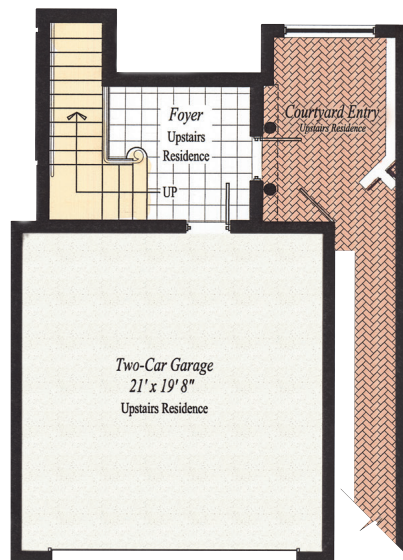

- Total A/C..... 2,488 sq. ft.
- Garage 448 sq. ft.
- Screened Lanai 414 sq. ft.
- Foyer 149 sq. ft.
- Total Square Feet 3,499 sq. ft.

Artist's Concept