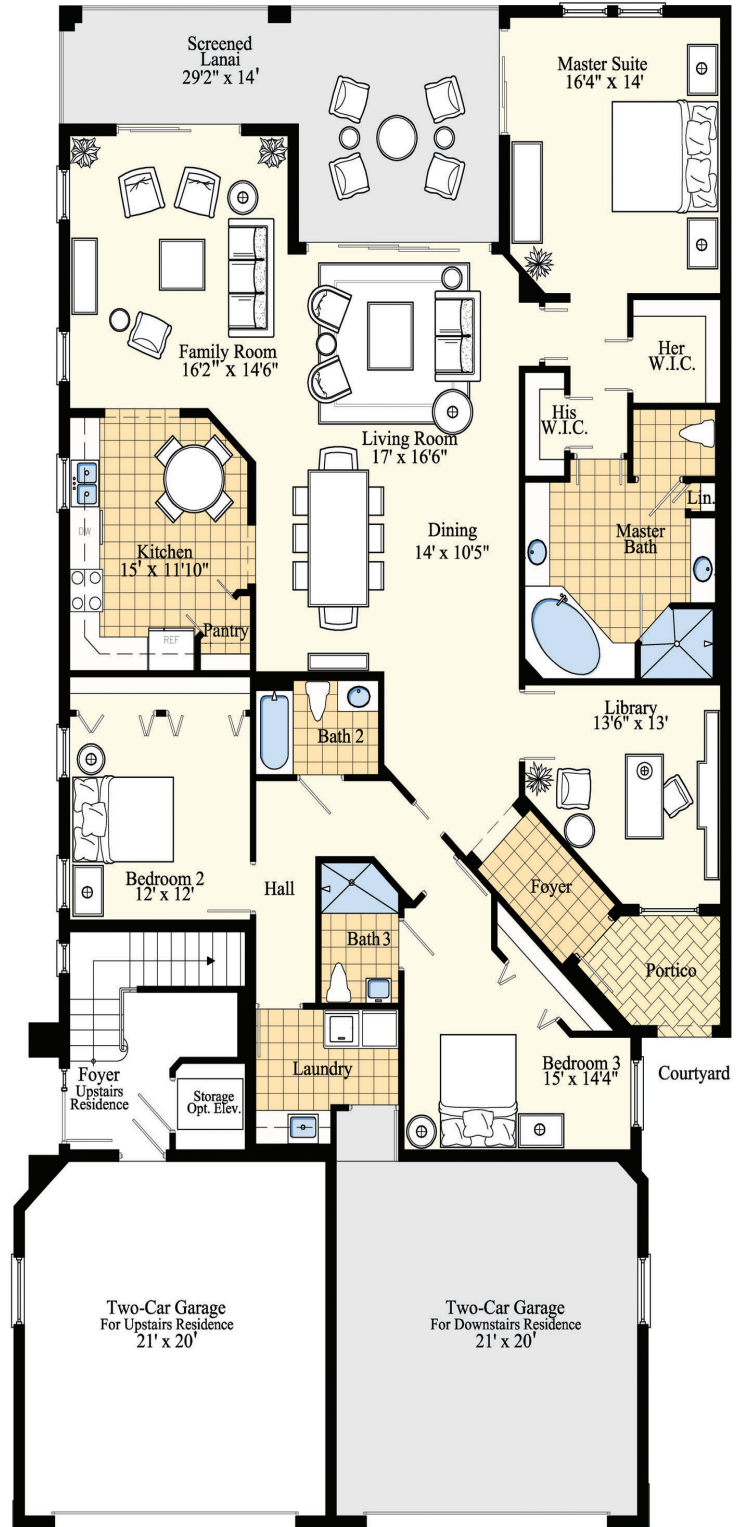

Total A/C . . . . . 2,408 sq. ft.  
 Garage . . . . . 476 sq. ft.  
 Lanai . . . . . 297 sq. ft.  
 Portico . . . . . 62 sq. ft.  
 Total Square Feet . . . . . 3,243 sq. ft.

Artist's Concept